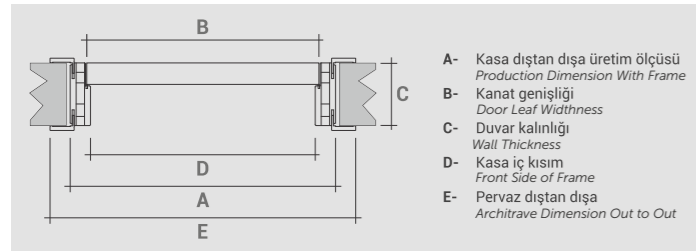

DOOR CROSS-SECTION / KAPI KESİTİ