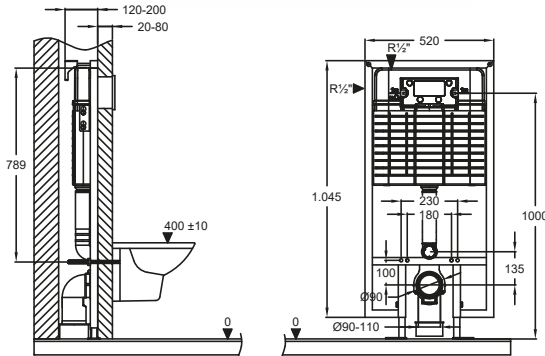

GÖMME REZERVUARLAR

CONCEALED CISTERNS

promicro

5 YIL
GARANTİ
YEARS WARRANTY

KOLAY MONTAJ
EASY INSTALLATION

SESSİZ
SILENT

51030 •

PROMICRO ALÇIPAN DUVAR ÖNÜ
GÖMME REZERVUAR (80mm)

51025 •

(SENSE) PROMICRO ALÇIPAN
DUVAR ÖNÜ GÖMME REZERVUAR
(80mm, Sense)

PROMICRO WALL-MOUNTED
SYSTEM FOR PLASTERBOARD

- CE, TS EN 14055 Kalite Belgeli.
- Tuğla ve alçıpan duvarlar için duvar önü montaj.
- En ince , strafor dahil 80mm.
- 400 Kg Yük taşıyabilen metal profil konsol (EN 997).
- Deşarj seviyesi 1,5-3 Lt az boşaltma, 2,5-6 Lt tam boşaltma.
- 10 yıl garantili küresel ara musluk.
- 10 yıl garantili fleks bağlantı.
- Birebir sızdırmazlık ve basınç testleri yapılmıştır.
- Ø 90-110 mm redüksiyonlu dirsek ve dirsek kelepçesi üzerinde ekstra taharet kelepçesi.
- Geri emiş yapmayan filtreli, sessiz (16 dB) ve ani kapatmalı Flotör (EN 14124'e göre Class I). (NF)
- Kauçuk parçalar hariç 5 yıl garanti.
- Kumanda paneli hariçtir.

- CE, EN 14055 Quality certificate.
- Supporting frame tested according NF Standards (XP D12-208), tested at 400 kg, cataphoresis application against corrosion, 20 hours of resistance to salt spray, with adjustable feet (EN 997).
- Dual flush volume adjustable;
  Small quantity: 1,5 - 3 L
  Big quantity: 2,5 - 6 L
- Styrofoam insulation against condensation.
- Silent hydraulic fill valve (16 dB) - EN 14124, Class I. (NF)
- Each cistern is tested individually in the works.
- Pre-assembled discharge elbow Ø 90 mm with reducer Ø 100 or Ø 110 mm.
- Clip-on collar to simplify the attachment of the pipe to the frame.
- Including connecting sleeves for pan inlet and outlet with protective caps, built-in protection box for mortar, fixing materials.
- 5 years guarantee, expect rubber parts.
- Without control panel.