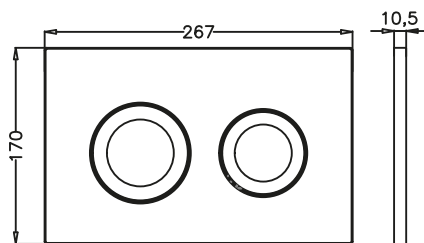

YENİ KONTROL PANELLERİ

NEW CONTROL PLATES

ZENO

PULSE