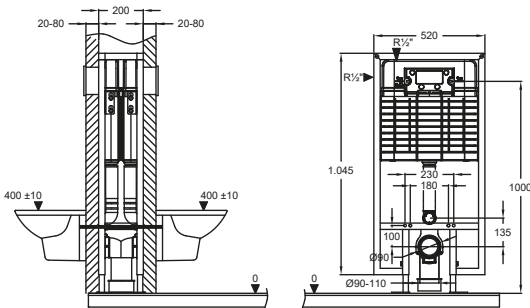

GÖMME REZERVUARLAR

CONCEALED CISTERNS

promicro

5 YIL
GARANTİ
YEARS WARRANTY

51032 •
PROMICRO ALÇIPAN DUVAR
İÇİN SIRT SIRTA GÖMME
REZERVUAR (80mm)

51027 •
(SENSE) PROMICRO ALÇIPAN
DUVAR İÇİN SIRT SIRTA GÖMME
REZERVUAR (80mm, Sense)

PROMICRO BACK TO BACK FOR PLEASTERBOARD

- CE, TS EN 14055 Kalite Belgeli.
- Otel ve hastanelerde tek giderli sırt sırta uygulama.
- En ince , strafor dahil 80mm.
- 400 Kg Yük taşıyabilen metal konsol (EN 997).
- Desarj seviyesi 1,5-3 Lt az boşaltma, 2,5-6 Lt tam boşaltma.
- 10 yıl garantili küresel ara musluk.
- 10 yıl garantili fleks bağlantı.
- Birebir sızdırmazlık ve basınç testleri yapılmıştır.
- Ø 90-110 mm redüksiyonlu dirsek ve dirsek kelepçesi üzerinde ekstra taharet kelepçesi.
- Geri emiş yapmayan filtrelı, sessiz (16 dB) ve ani kapatmalı Flotör (EN 14124'e göre Class I). (NF)
- Kauçuk parçalar hariç 5 yıl garanti.
- Kumanda paneli hariçtir.
- CE, EN 14055 Quality certificate.
- Back to back for pleasterboard concealed cistern, 80 mm thickness.
- Supporting frame tested according NF Standards (XP D12-208), tested at 400 kg, cataphoresis application against corrosion, 20 hours of resistance to salt spray, with adjustable feet (EN 997).
- Dual flush volume adjustable; Small quantity: 1,5 - 3 L Big quantity: 2,5 - 6 L
- Styrofoam insulation aganist condensation.
- Silent hydraulic fill valve (16 dB) - EN 14124, Class I. (NF)
- Each cistern is tested individually in the works.
- Pre-assembled discharge elbow Ø 90 mm with reducer Ø 100 or Ø110 mm.
- Clip-on collar to simplify the attachment of the pipe to the frame.
- Including connecting sleeves for pan inlet and outlet with protective caps, built-in protection box for mortar, fixing materials.
- 5 years guarantee, expect rubber parts.
- Without control panel.