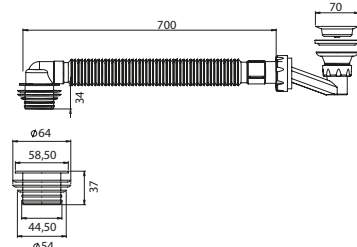

- Körüklü, paslanmaz süzgeç ve vidalıdır.
- Ø50 çıkışlı ve 65 mm yüksekliğindedir.
- Accordion system with stainless steel screw and floor strainer.
- Ø50 outlet and 65mm height.

50605 (Ø32)
50607 (Ø50)
LAVABO SIFONU
SINK TRAP