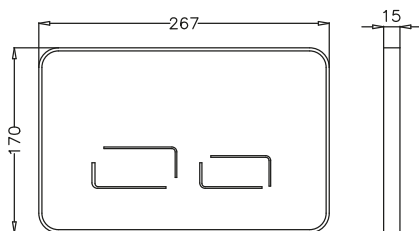

2 YIL
GARANTİ
YEARS WARRANTY

SENSE

● 23546

○ 23545

SENSE paneli içerdığı sensör ile dokunmaya gerek kalmadan sistemin çalışmasına imkan verir böylece bakterilerle temas engellenmiş olur.

SENSE sistemi enerjisini ise elektrik tesisatına gerek kalmadan, panel içerisine yerleştirilen 4 adet pilden alır. Sistem, aynı pil ile 100.000 kez kusursuz hizmet verecek şekilde tasarlanmıştır. Her iki arka ışık birlikte yanıp sönüyorsa, pil ömrünün bittiğini gösterir.

The SENSE panel allows the system to function without the need to touch it with the included sensor so that contact with the bacteria is prevented. SENSE system takes the energy from 4 batteries placed in the panel without the need of electrical installation.

The system is designed to provide 100,000 times of perfect service with the same battery. If the both back lights are flashing together that indicates the battery life has expired.