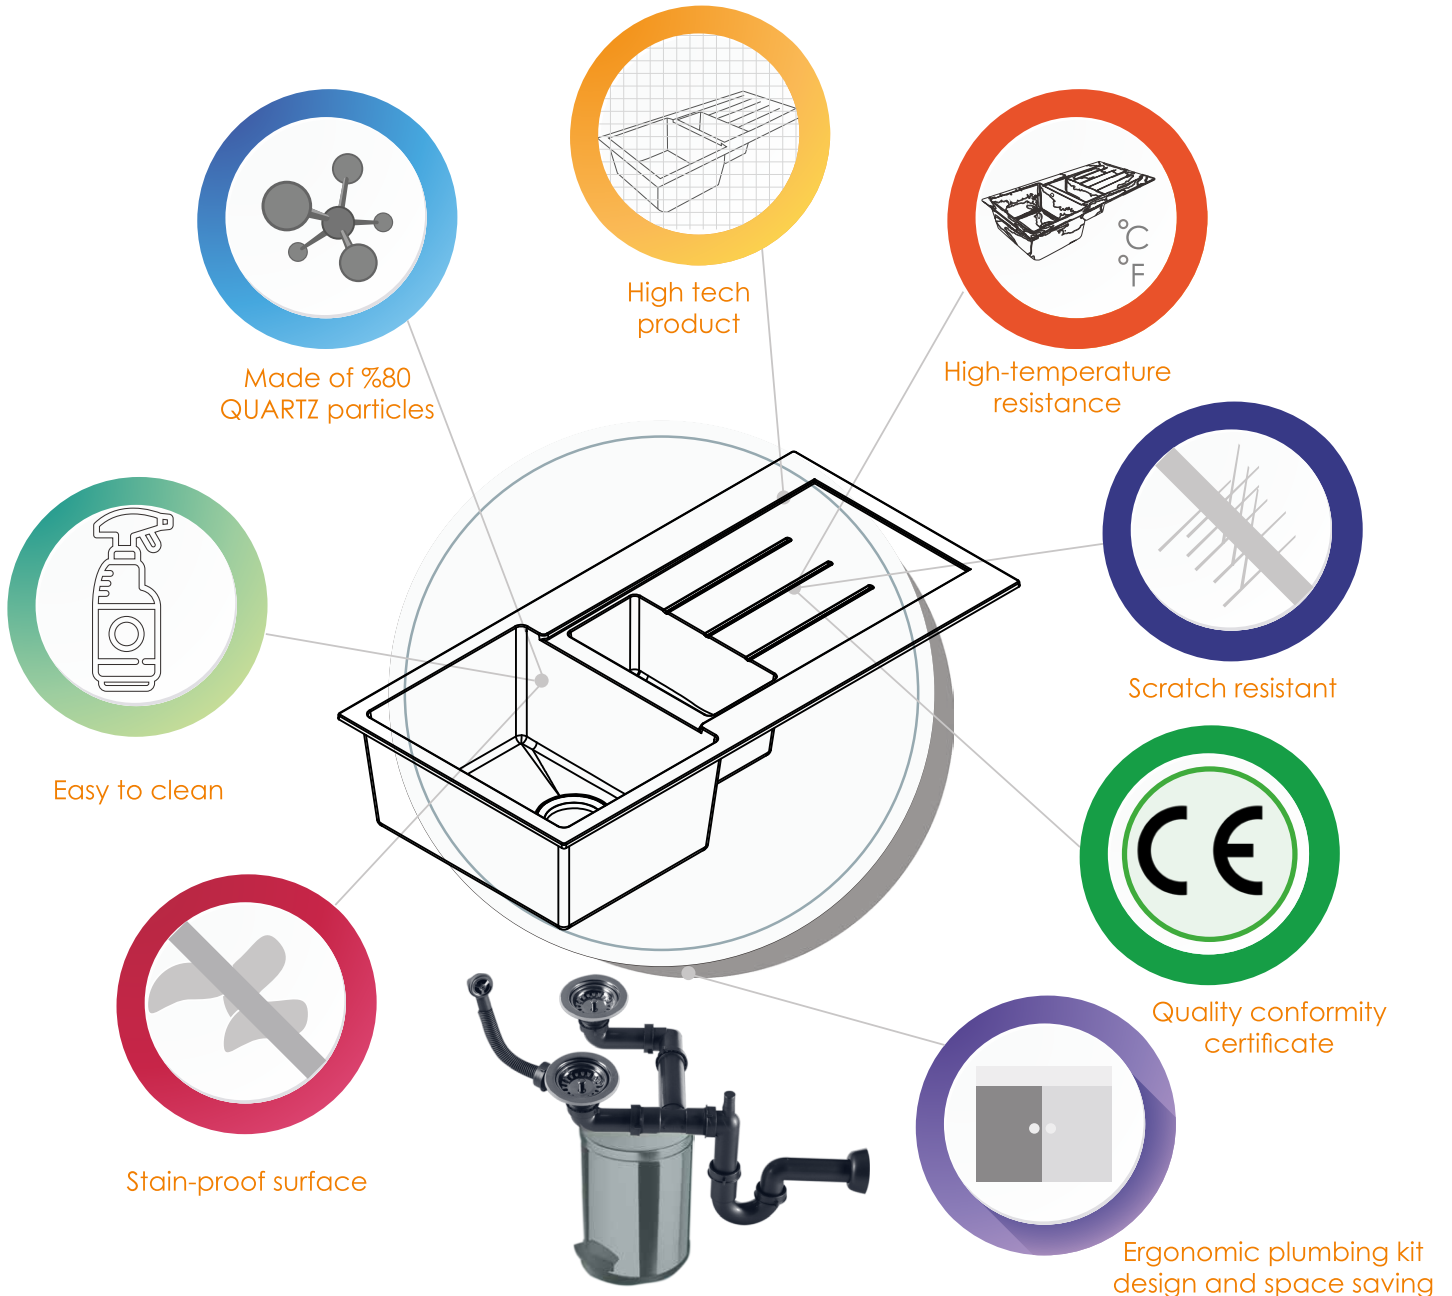

GRADDE[®]
Products Made of Quartz

2023
QUARTZ SINK CATALOGUE

WHY TO USE GRADDE® SINK?

Granite sink is the most preferred type of sink because of its long life span, which consist of blending quartz stones and powders with a resin-like natural material pouring them into molds and baking them.