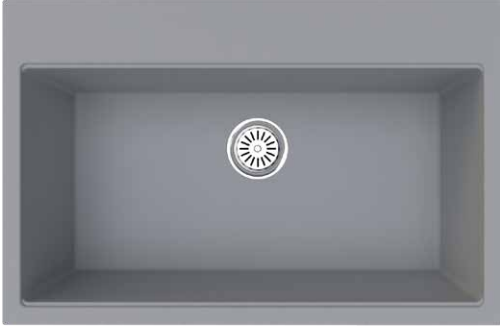

GR78

•GR78 Grey