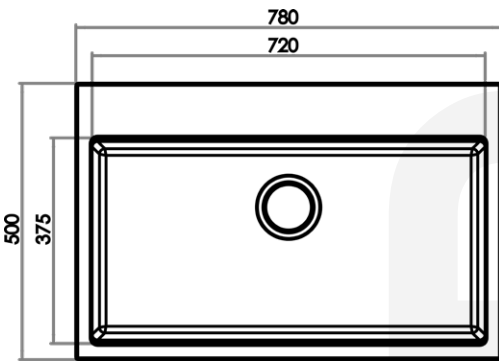

•GR61 Black

•GR78 Beige

•GR78 White

•GR61 Beige

•GR61 White

Installation Type :

Installation Type :

*Plumbing Kit included.