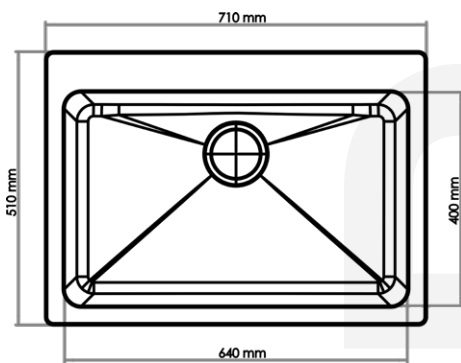

•GR71 Beige

•GR71 White

•GR81 Beige

•GR81 Black

Installation Type :

Installation Type :

*Plumbing Kit included.

GR38