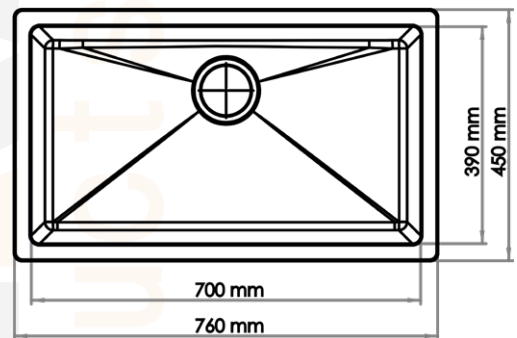

•GR76 Beige

•GR44 White

•GR44 Anthracite

•GR76 White

•GR76 Anthracite

Installation Type :

Installation Type :

*Plumbing Kit included.