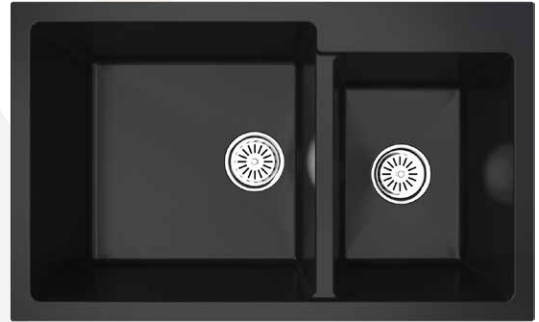

GR111

GR8215

•GR8215 Black