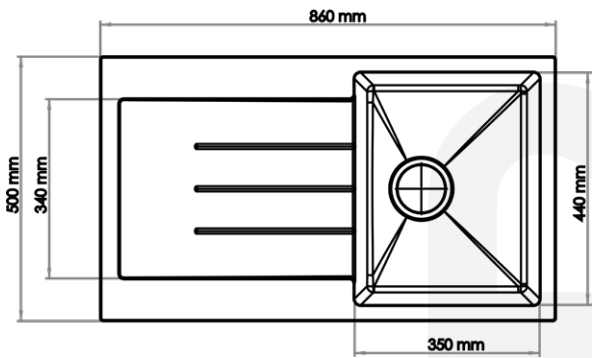

•GR86NL Grey

•GR86NL Anthracite

•GR86 Beige

•GR86 Black

•GR86NL White

•GR86NL Black

Installation Type :

Installation Type :