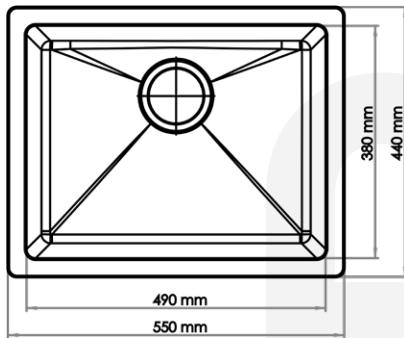

•GR76 Beige

•GR44 White

•GR44 Anthracite

•GR76 White

•GR76 Anthracite

Installation Type :

Installation Type :

*Plumbing Kit included.