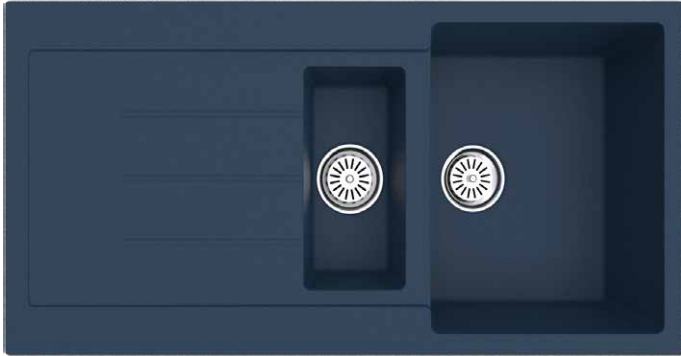

GR100SN

GR100T

•GR100SN Anthracite