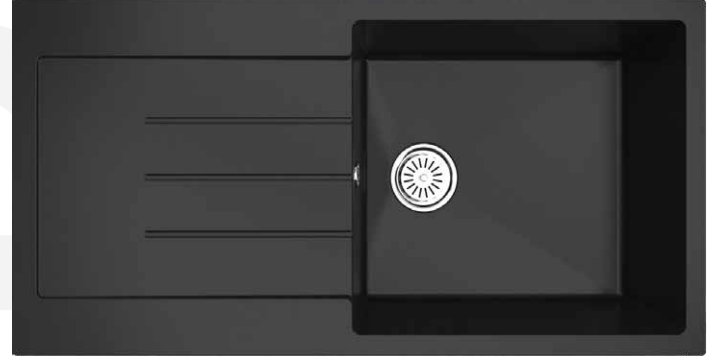

GR100SN

GR100T

•GR100T Black