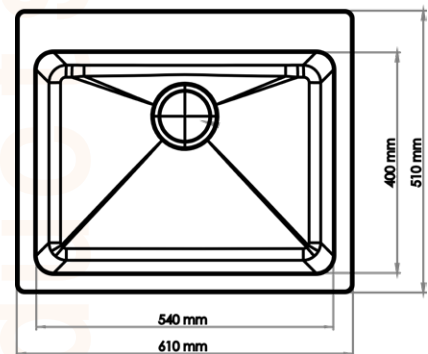

•GR61 Black

•GR78 Beige

•GR78 White

•GR61 Beige

•GR61 White

Installation Type :

Installation Type :

*Plumbing Kit included.