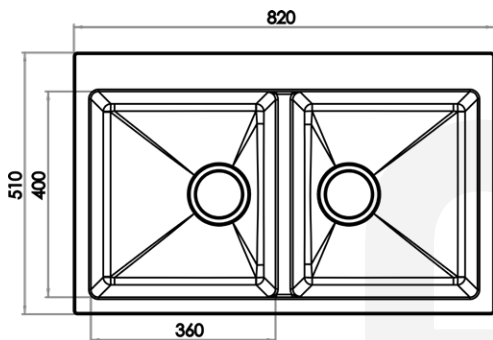

•GR815 Beige

•GR815 Black

•GR56 White

•GR56 Black

Installation Type :

90

Installation Type :

60