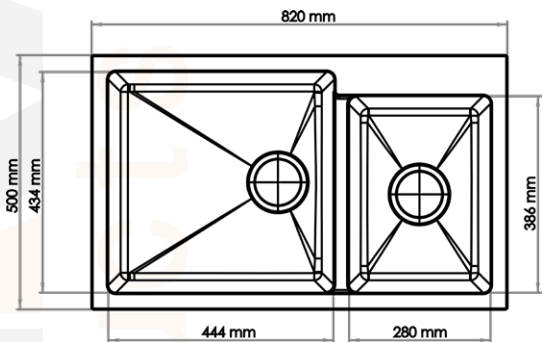

•GR8215 Anthracite

•GR111 Beige

•GR111 White

•GR8215 Beige

•GR8215 White

Installation Type :

Installation Type :

*Plumbing Kit included.