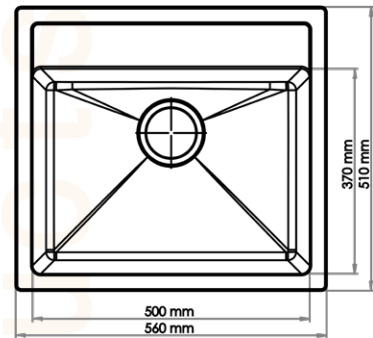

•GR815 Beige

•GR815 Black

•GR56 White

•GR56 Black

Installation Type :

90

Installation Type :

60