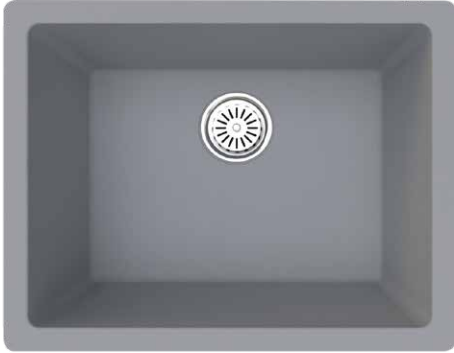

GR44

GR76

•GR44 Grey