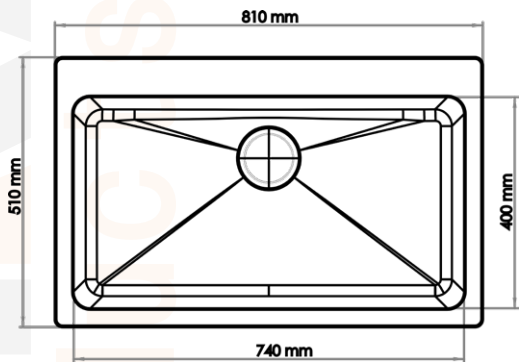

•GR71 Beige

•GR71 White

•GR81 Beige

•GR81 Black

Installation Type :

Installation Type :

*Plumbing Kit included.

GR38