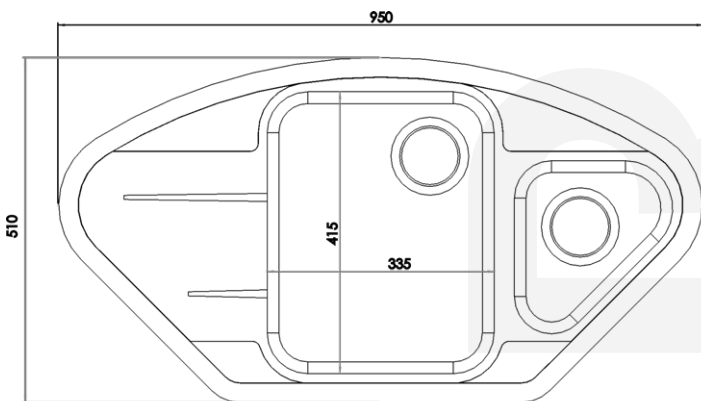

● GR95K Anthracite

● GR95K Beige

● GR95K White

● GR95K Grey

● GR95K Black

Installation Type :

GRT 905

MODEL
● DECK MOUNTED MIXER TAP