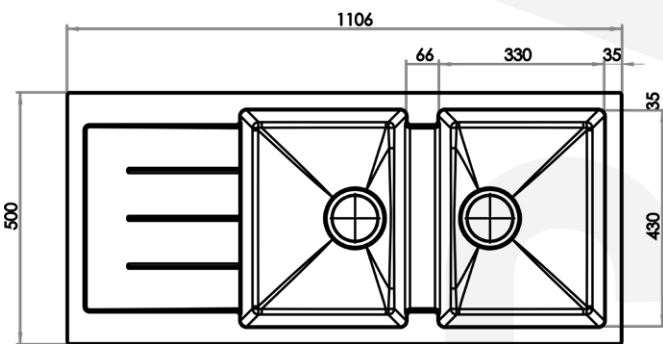

•GR8215 Anthracite

•GR111 Beige

•GR111 White

•GR8215 Beige

•GR8215 White

Installation Type :

Installation Type :

*Plumbing Kit included.